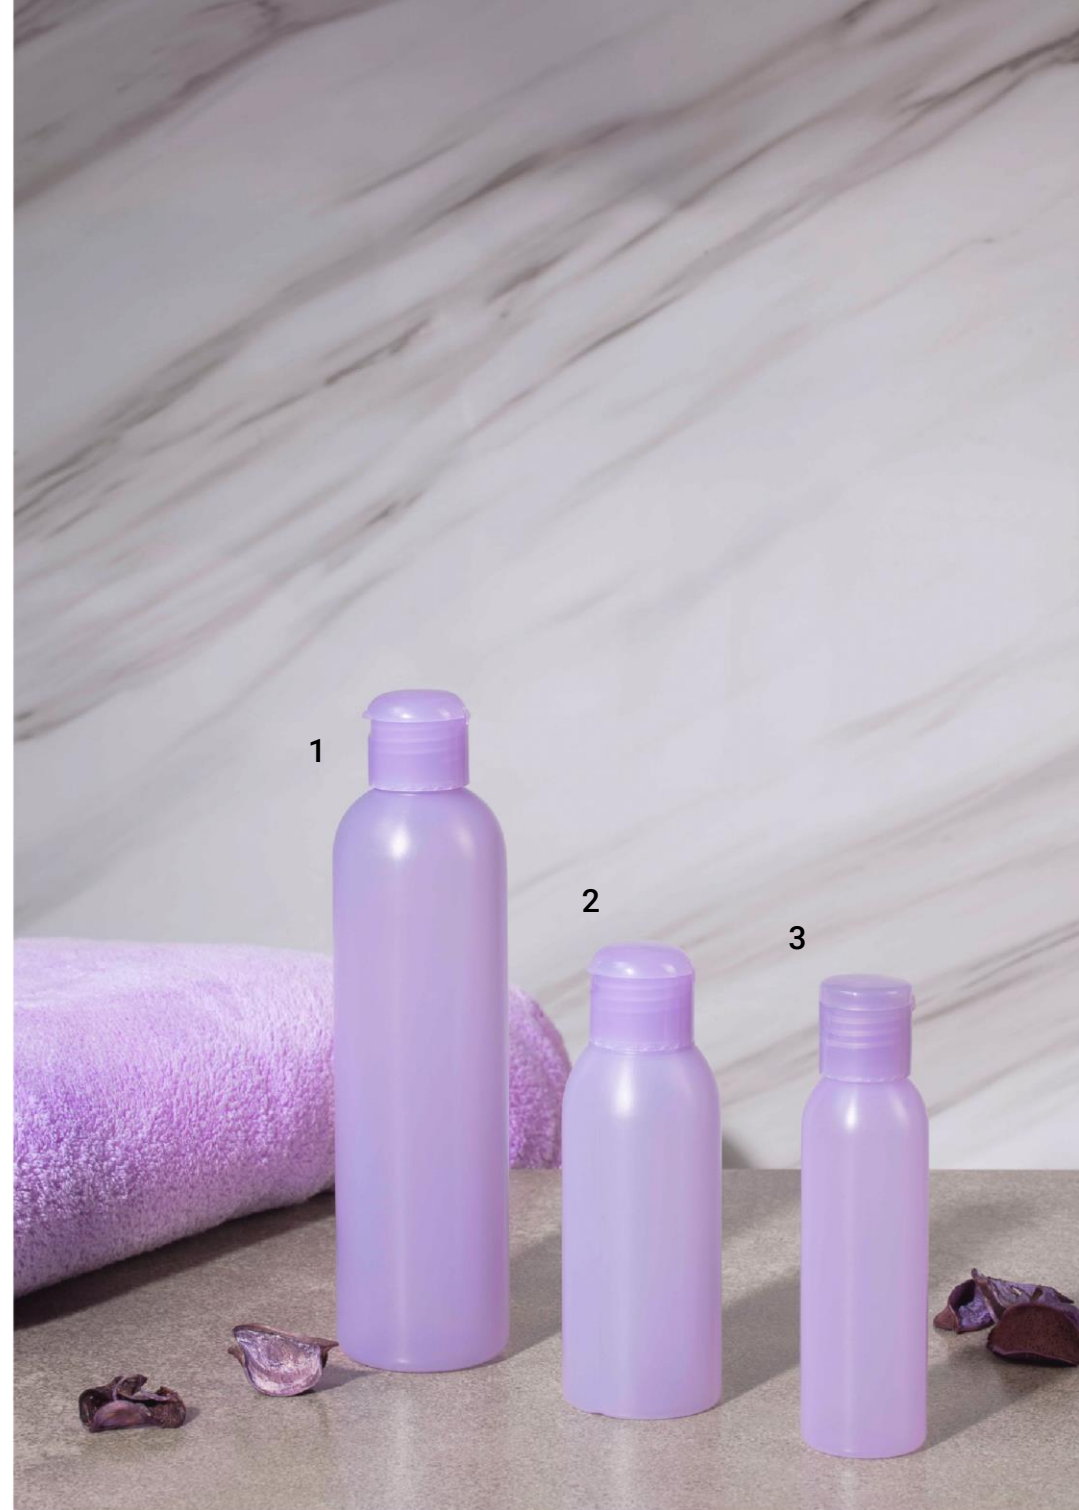

Rounded Shoulder Squeeze PE Bottles

1. ICS-BOT220315* (240ml) PE bottle with PP flip top cap, 24/410
2. ICS-BOT200344* (120ml) PE bottle with PP flip top cap, 24/410
3. ICS-BOT220314 (65ml) PE bottle with PP flip top cap, 20/415

*Available with PP nozzle applicator

Available in various % HDPE & LDPE mixes for optimal "squeeziness".